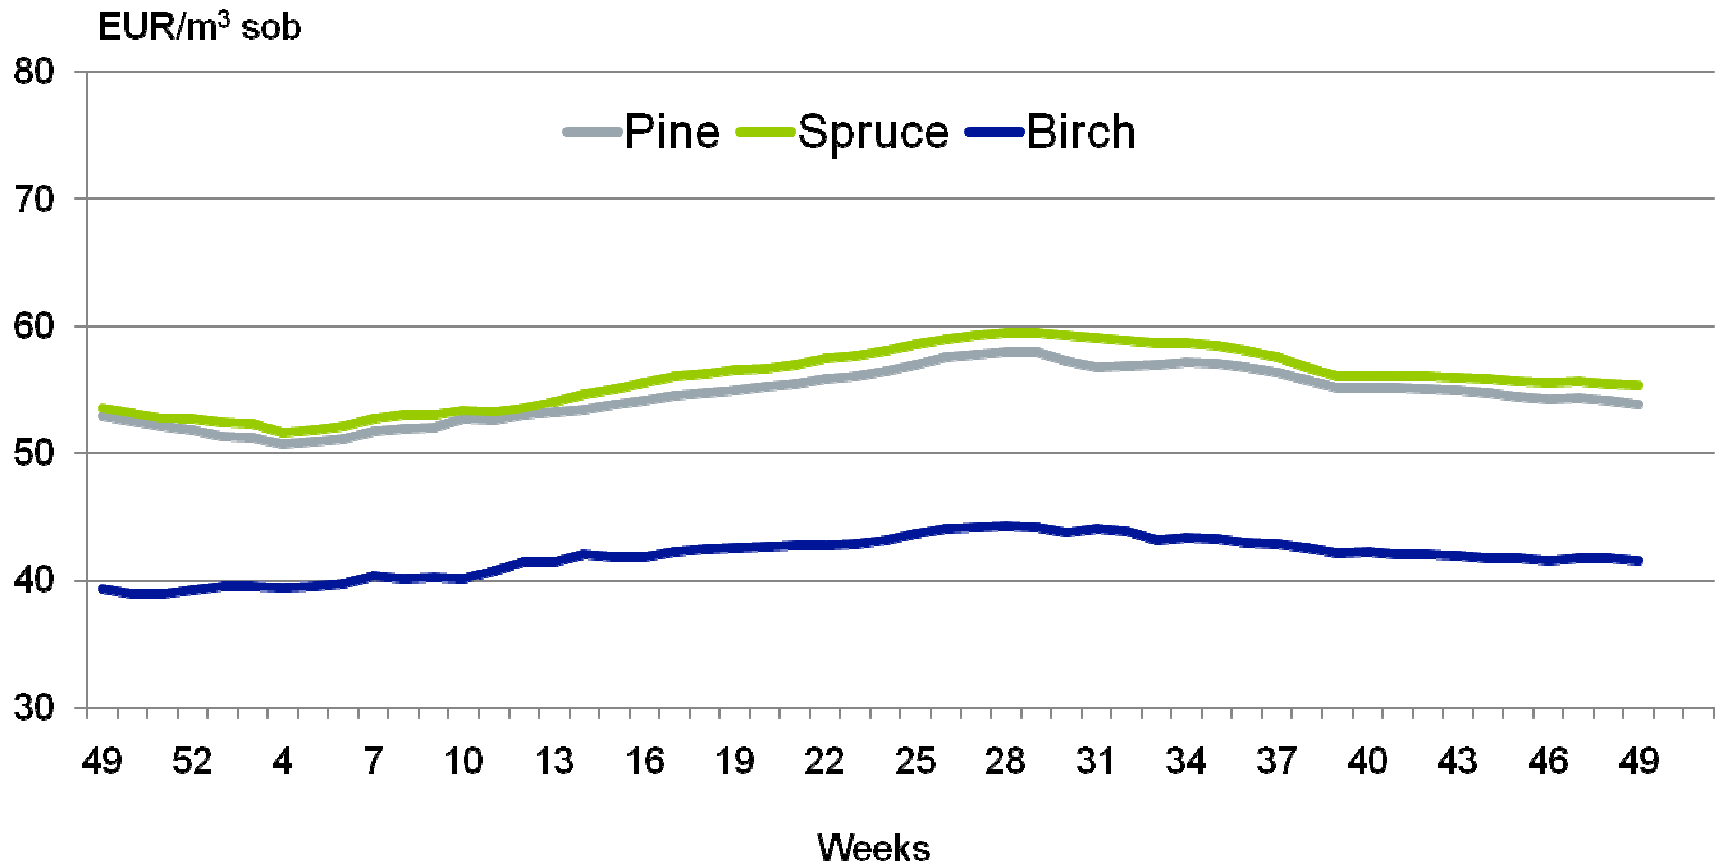

Logs stumpage prices in Finland 2010-2011

Four-week sliding average

15.12.2011

SOURCE: FFIF, Metla