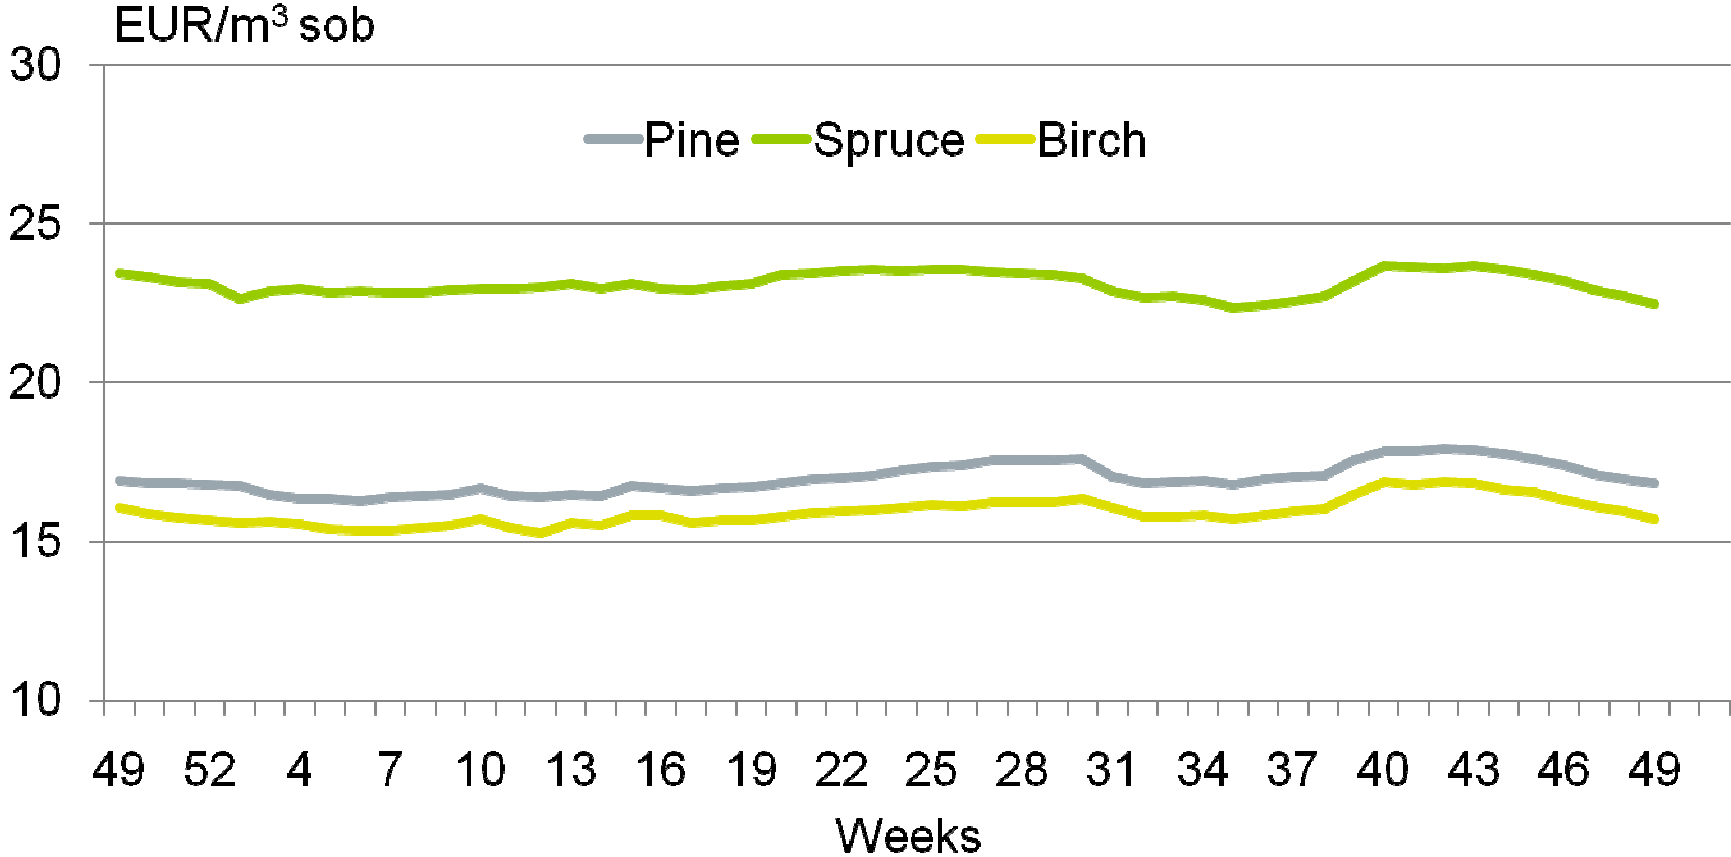

Pulpwood stumpage prices in Finland 2007-2008

Four-week sliding average

15.12.2008
SOURCE: FFIF, Metla