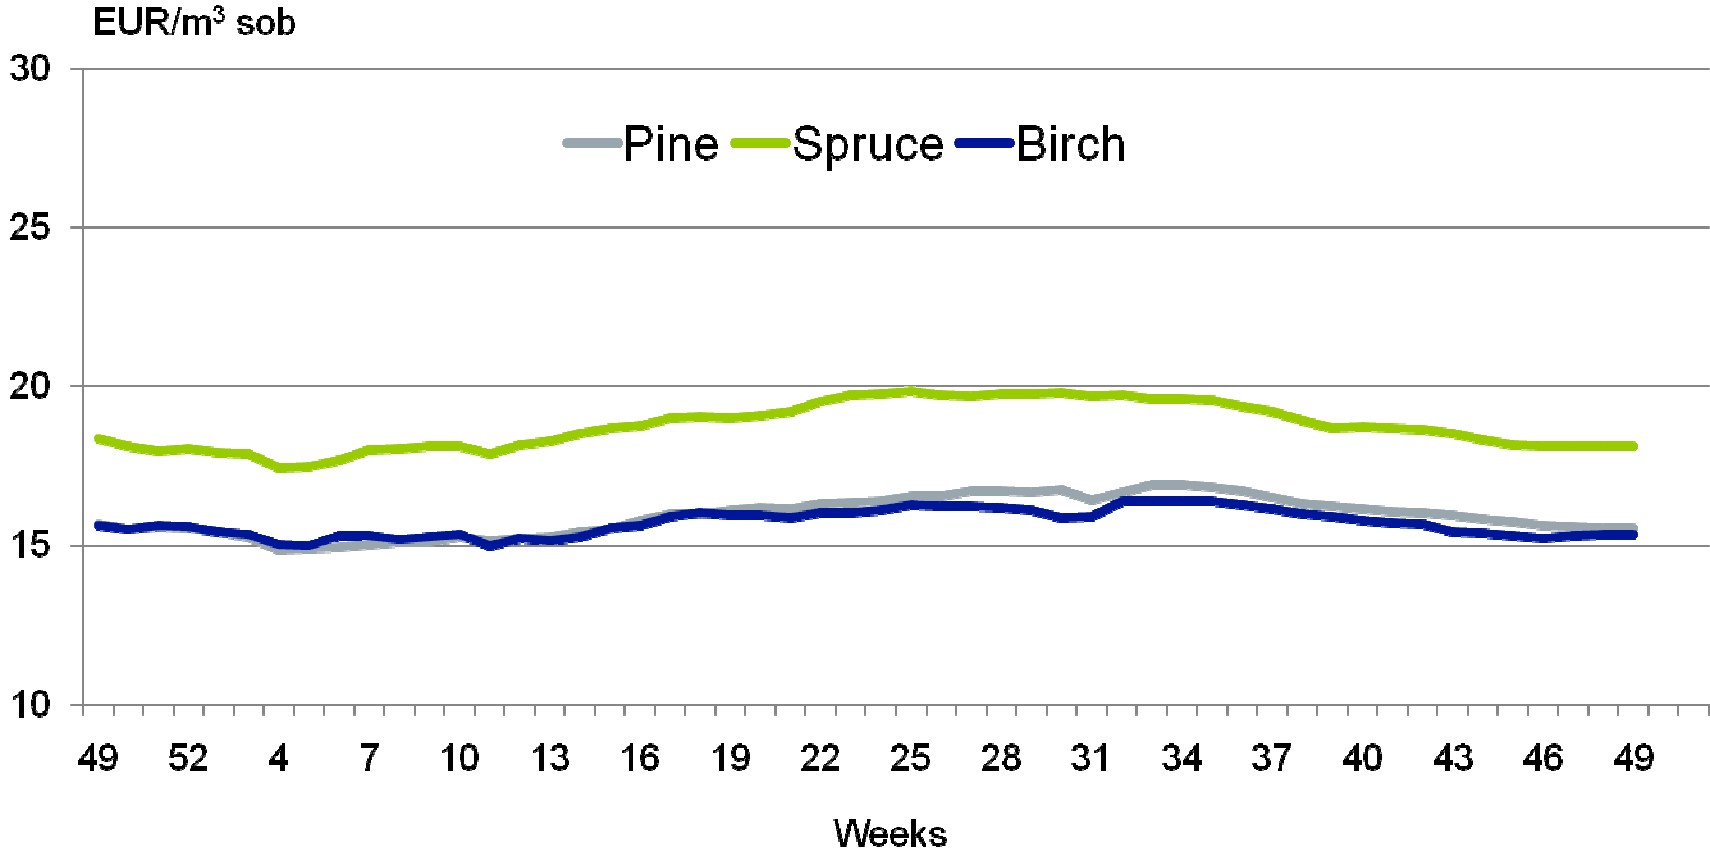

# Pulpwood stumpage prices in Finland 2010-2011

Four-week sliding average

15.12.2011  
SOURCE: FFIF, Metla